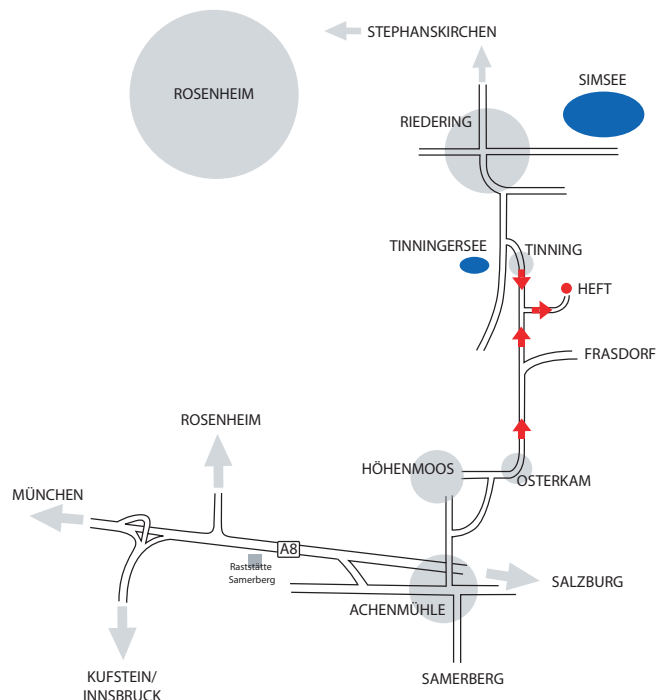

Seminare auf Heft

www.auf-heft.de

Stephanie Forster

D - 83083 Riedering - Heft

Tel. + 49 (0) 8032 - 98 999 05

info@auf-heft.de